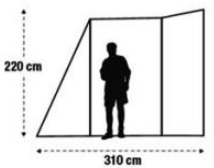

Recife S

For motorhomes and vans with a height from 180 to 220 cm