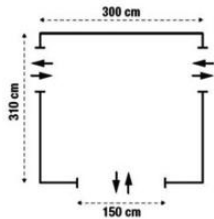

Motorhome Porches

Coachman

MORE INFO

For vans and minivans - 4 seasons

DATA SHEET

Roof	Ten Cate coated and patterned polyester 240 gm²
Walls	PVC 335 gm² - The front wall and the 2 panels are removable - Door and window on the right panel, window with mosquito net on the left panel
Frame	Steel frame- Dimensions: 3m40 W - 2m40 D

Bivouac Car

MORE INFO

Ultra-lightweight made of polyester - 1 side entrance - 2 side vents with mosquito nets and shutters - Rear hood for fastening to the vehicle

DATA SHEET

Frame	3 fibre arches Ø 11 mm
Size when open	2m H - 2m30 W - 3m D

Recife

MORE INFO

Inflatable awnings for vans, motorhomes and caravans - Available in 2 sizes: S and XL - Aircamp Technology

Recife S for vehicles with a height of 180 to 220 cm and Recife XL for vehicles with a height of 220 to 270 cm.

Frame

Optimised living space thanks to the form of the air tubes

Recife S

For motorhomes and vans with a height from 180 to 220 cm

Recife XL

For motorhomes and vans with a height from 220 to 270 cm