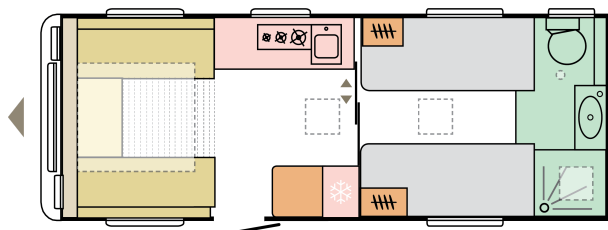

COLORADO

☀ DAY

🌙 NIGHT

8260

total length
(including tow bar)
(mm)

2460

total width (mm)

2600/2750/2837

total height (mm)

**(without
All Inc'
Pack)**

mass in running
order (miro-min, kg)

4

nr. of berths

Date: 17.11.2023

For illustrative purposes only. Can show product and/or interior combinations not available on the market.

B. DIMENSIONS AND WEIGHTS

Total length (including tow bar) (mm)	8260
Body length (mm)	6908
Internal length (mm)	6193
Total width (mm)	2460
Internal width (mm)	2310
Total height (mm)	2600/2750
Internal height (mm)	1950
Awning perimeter dimensions (body/chassis, cm)	1078/633
Flat roof length	4910
Mass of the unladen vehicle (kg)	1790 (without All Inc' Pack)
Mass in running order (MIRO-min, kg)	1837 (without All Inc' Pack)
All Inclusive Pack additional weight (kg)	38
Maximum technical permissible laden mass (MTPLM) (kg)	2000
Max loading weight (kg) with All Inclusive Pack weight deducted	125
Technically possible weight increase (optional MTPLM, kg)	/
Floor, wall and roof total thickness (mm)	47/33/32,8
Floor, wall and roof insulation thickness (mm)	38/29/29

F. INTERIOR EQUIPMENT

Number of berths	4
------------------	---

F. INTERIOR EQUIPMENT

Sleeping area, bunk bed (l x w, cm)	-
Sleeping area, front berths (l x w, cm)	226x173-176
Sleeping area, rear berths (l x w, cm)	199x79, 185x79
Foldable bunk bed above the parents bed	-
Liftable headrest on the parents bed	X
Bed with slatted frame and spring mattress	X
Kitchen window lining with LED lightening	X
Headrest at sitting group	X
Furniture decor	Rovere Moro
Textile combination 3	MT02O4 URBAN GREYS
Textile combination 4	MT02O0 LEATHER CHARLES
Cushions Warm Brownies	O
Cushions Grey planet	O
Cushion Summer vibes	O
Cushions Dream harmony	O
Cushions Mystic garden	O
Cushions Brownies	O
Decorative cushions 4 pcs.	X
Blanket	X
Floor carpets	X
Liftable table	X