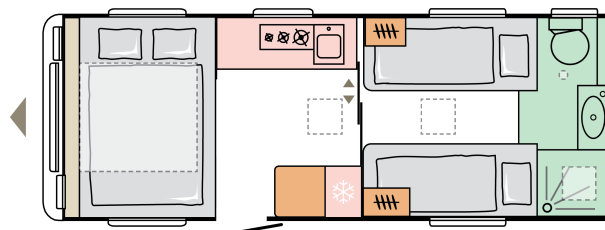

COLORADO

☀ DAY

🌙 NIGHT

8260

total length
(including tow bar)
(mm)

2460

total width (mm)

2600/2750/2837

total height (mm)

**(without
All Inc'
Pack)**

mass in running
order (miro-min, kg)

4

nr. of berths

Date: 17.11.2023

For illustrative purposes only. Can show product and/or interior combinations not available on the market.

B. DIMENSIONS AND WEIGHTS

Total length (including tow bar) (mm)	8260
Body length (mm)	6908
Internal length (mm)	6193
Total width (mm)	2460
Internal width (mm)	2310
Total height (mm)	2600/2750
Internal height (mm)	1950
Awning perimeter dimensions (body/chassis, cm)	1078/633
Flat roof length	4910
Mass of the unladen vehicle (kg)	1790 (without All Inc' Pack)
Mass in running order (MIRO-min, kg)	1837 (without All Inc' Pack)
All Inclusive Pack additional weight (kg)	38
Maximum technical permissible laden mass (MTPLM) (kg)	2000
Max loading weight (kg) with All Inclusive Pack weight deducted	125
Technically possible weight increase (optional MTPLM, kg)	/
Floor, wall and roof total thickness (mm)	47/33/32,8
Floor, wall and roof insulation thickness (mm)	38/29/29

F. INTERIOR EQUIPMENT

Number of berths	4
------------------	---

F. INTERIOR EQUIPMENT

Sleeping area, bunk bed (l x w, cm)	-
Sleeping area, front berths (l x w, cm)	226x173-176
Sleeping area, rear berths (l x w, cm)	199x79, 185x79
Foldable bunk bed above the parents bed	-
Liftable headrest on the parents bed	X
Bed with slatted frame and spring mattress	X
Kitchen window lining with LED lightening	X
Headrest at sitting group	X
Furniture decor	Rovere Moro
Textile combination 3	MT02O4 URBAN GREYS
Textile combination 4	MT02O0 LEATHER CHARLES
Cushions Warm Brownies	O
Cushions Grey planet	O
Cushion Summer vibes	O
Cushions Dream harmony	O
Cushions Mystic garden	O
Cushions Brownies	O
Decorative cushions 4 pcs.	X
Blanket	X
Floor carpets	X
Liftable table	X