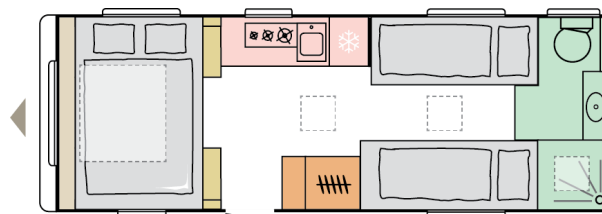

ALTEA 612 DL TYNE

☀ DAY

🌙 NIGHT

8220

total length
(including tow bar)
(mm)

2299

total width (mm)

2580

total height (mm)

1418

**(without
All Inc'
Pack)**

mass in running
order (miro-min, kg)

4

nr. of berths

Date: 09.10.2023

For illustrative purposes only. Can show product and/or interior combinations not available on the market.

B. DIMENSIONS AND WEIGHTS

Total length (including tow bar) (mm)	8220
Body length (mm)	6850
Internal length (mm)	6142
Total width (mm)	2299
Internal width (mm)	2170
Total height (mm)	2580
Internal height (mm)	1950
Awning perimeter dimensions (body/chassis, cm)	1072/632
Flat roof length	4860
Mass of the unladen vehicle (kg)	1385 (without All Inc' Pack)
Mass in running order (MIRO-min, kg)	1418 (without All Inc' Pack)
All Inclusive Pack additional weight (kg)	41
Maximum technical permissible laden mass (MTPLM) (kg)	1800
Minimal technically permissible laden mass (MTPLM-min, kg)	1650
Max loading weight (kg) with All Inclusive Pack weight deducted	191/341
Floor, wall and roof total thickness (mm)	40/24/28,8
Floor, wall and roof insulation thickness (mm)	29/20/25
Maximal homologated weight 1800kg	O
Mud protection	All Inc' Pack
Coupling device AK	150 V AK 160
AKS Stabiliser	All Inc' Pack
Shock absorbers	All Inc' Pack
Al-Ko galvanised steel chassis	X
VARIO X chassis	X
Number of axles	1
AL-KO Secure wheel lock preinstallations	X
Chassis type	AL-KO
Standard supporting legs	-
Reinforced supporting legs	X
Drawbar cover	X
ADRIA ALU WHEELS 15"	X
Tyre size	215/70 R15 C (104 N)