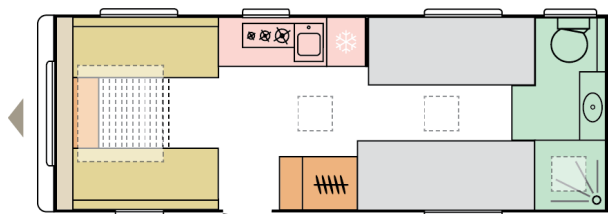

ALTEA 612 DL TYNE

☀ DAY

🌙 NIGHT

8220

total length
(including tow bar)
(mm)

2299

total width (mm)

2580

total height (mm)

1418

**(without
All Inc'
Pack)**

mass in running
order (miro-min, kg)

4

nr. of berths

Date: 09.10.2023

For illustrative purposes only. Can show product and/or interior combinations not available on the market.

B. DIMENSIONS AND WEIGHTS

Total length (including tow bar) (mm)	8220
Body length (mm)	6850
Internal length (mm)	6142
Total width (mm)	2299
Internal width (mm)	2170
Total height (mm)	2580
Internal height (mm)	1950
Awning perimeter dimensions (body/chassis, cm)	1072/632
Flat roof length	4860
Mass of the unladen vehicle (kg)	1385 (without All Inc' Pack)
Mass in running order (MIRO-min, kg)	1418 (without All Inc' Pack)
All Inclusive Pack additional weight (kg)	41
Maximum technical permissible laden mass (MTPLM) (kg)	1800
Minimal technically permissible laden mass (MTPLM-min, kg)	1650
Max loading weight (kg) with All Inclusive Pack weight deducted	191/341
Floor, wall and roof total thickness (mm)	40/24/28,8
Floor, wall and roof insulation thickness (mm)	29/20/25
Maximal homologated weight 1800kg	O
Mud protection	All Inc' Pack
Coupling device AK	150 V AK 160
AKS Stabiliser	All Inc' Pack
Shock absorbers	All Inc' Pack
Al-Ko galvanised steel chassis	X
VARIO X chassis	X
Number of axles	1
AL-KO Secure wheel lock preinstallations	X
Chassis type	AL-KO
Standard supporting legs	-
Reinforced supporting legs	X
Drawbar cover	X
ADRIA ALU WHEELS 15"	X
Tyre size	215/70 R15 C (104 N)