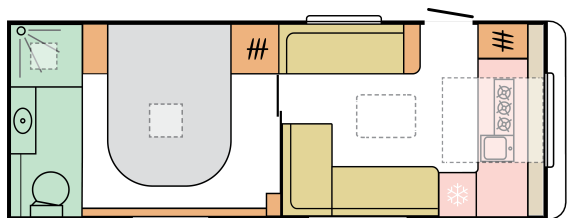

RIO GRANDE

☀ DAY

🌙 NIGHT

8190
total length
(including tow bar)
(mm)

2460 total width (mm) **2600/2750/2785** total height (mm)

**(without
All Inc'
Pack)**

mass in running
order (miro-min, kg)

4
nr. of berths

Date: 17.11.2023

For illustrative purposes only. Can show product and/or interior combinations not available on the market.

B. DIMENSIONS AND WEIGHTS

Total length (including tow bar) (mm)	8190
Body length (mm)	6890
Internal length (mm)	6193
Total width (mm)	2460
Internal width (mm)	2310
Total height (mm)	2600/2750
Internal height (mm)	1950
Awning perimeter dimensions (body/chassis, cm)	1083/638
Flat roof length	4910
Mass of the unladen vehicle (kg)	1740 (without All Inc' Pack)
Mass in running order (MIRO-min, kg)	1785 (without All Inc' Pack)
All Inclusive Pack additional weight (kg)	38
Maximum technical permissible laden mass (MTPLM) (kg)	2000
Max loading weight (kg) with All Inclusive Pack weight deducted	177
Technically possible weight increase (optional MTPLM, kg)	/
Floor, wall and roof total thickness (mm)	47/33/32,8
Floor, wall and roof insulation thickness (mm)	38/29/29

F. INTERIOR EQUIPMENT

Number of berths	4
------------------	---

F. INTERIOR EQUIPMENT

Sleeping area, center berths (L x w, cm)	2170x1120
Foldable bunk bed above the parents bed	-
Fix parents bed	1960x1540
Liftable headrest on the parents bed	X
Bed with slatted frame and spring mattress	X
Kitchen window lining with LED lightening	X
Headrest at sitting group	X
Furniture decor	Rovere Moro
Textile combiantion 3	MT02O4 URBAN GREYS
Textile combination 4	MT02O0 LEATHER CHARLES
Cushions Warm Brownies	O
Cushions Grey planet	O
Cushion Summer vibes	O
Cushions Dream harmony	O
Cushions Mystic garden	O
Cushions Brownies	O
Decorative cushions 4 pcs.	X
Blanket	X
Floor carpets	X
Liftable table with telescopic leg in "U" sitting group	X ?
Sliding bed	fix
Extendable table	?