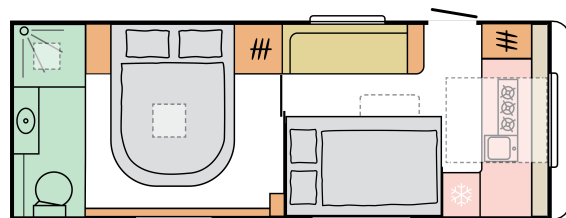

RIO GRANDE

☀ DAY

🌙 NIGHT

8190
total length
(including tow bar)
(mm)

2460 total width (mm) **2600/2750/2785** total height (mm)

**(without
All Inc'
Pack)**

mass in running
order (miro-min, kg)

4
nr. of berths

Date: 17.11.2023

For illustrative purposes only. Can show product and/or interior combinations not available on the market.

B. DIMENSIONS AND WEIGHTS

Total length (including tow bar) (mm)	8190
Body length (mm)	6890
Internal length (mm)	6193
Total width (mm)	2460
Internal width (mm)	2310
Total height (mm)	2600/2750
Internal height (mm)	1950
Awning perimeter dimensions (body/chassis, cm)	1083/638
Flat roof length	4910
Mass of the unladen vehicle (kg)	1740 (without All Inc' Pack)
Mass in running order (MIRO-min, kg)	1785 (without All Inc' Pack)
All Inclusive Pack additional weight (kg)	38
Maximum technical permissible laden mass (MTPLM) (kg)	2000
Max loading weight (kg) with All Inclusive Pack weight deducted	177
Technically possible weight increase (optional MTPLM, kg)	/
Floor, wall and roof total thickness (mm)	47/33/32,8
Floor, wall and roof insulation thickness (mm)	38/29/29

F. INTERIOR EQUIPMENT

Number of berths	4
------------------	---

F. INTERIOR EQUIPMENT

Sleeping area, center berths (L x w, cm)	2170x1120
Foldable bunk bed above the parents bed	-
Fix parents bed	1960x1540
Liftable headrest on the parents bed	X
Bed with slatted frame and spring mattress	X
Kitchen window lining with LED lightening	X
Headrest at sitting group	X
Furniture decor	Rovere Moro
Textile combiantion 3	MT02O4 URBAN GREYS
Textile combination 4	MT02O0 LEATHER CHARLES
Cushions Warm Brownies	O
Cushions Grey planet	O
Cushion Summer vibes	O
Cushions Dream harmony	O
Cushions Mystic garden	O
Cushions Brownies	O
Decorative cushions 4 pcs.	X
Blanket	X
Floor carpets	X
Liftable table with telescopic leg in "U" sitting group	X ?
Sliding bed	fix
Extendable table	?