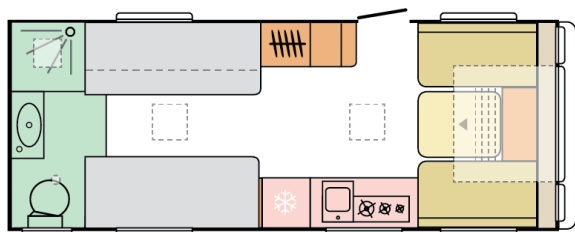

ADORA 612 DL SEINE

☀ DAY

🌙 NIGHT

8190

total length
(including tow bar)
(mm)

2299

total width (mm)

2610

total height (mm)

1612

**(without
All Inc'
Pack)**

mass in running
order (miro-min, kg)

5

nr. of berths

Date: 17.11.2023

For illustrative purposes only. Can show product and/or interior combinations not available on the market.

B. DIMENSIONS AND WEIGHTS

Total length (including tow bar) (mm)	8190
Body length (mm)	6850
Internal length (mm)	6142
Total width (mm)	2299
Internal width (mm)	2170
Total height (mm)	2610
Internal height (mm)	1950
Awning perimeter dimensions (body/chassis, cm)	1072/632
Flat roof length	4860
Mass of the unladen vehicle (kg)	1580 (without All Inc' Pack)
Mass in running order (MIRO-min, kg)	1612 (without All Inc' Pack)
All Inclusive Pack additional weight (kg)	23
Maximum technical permissible laden mass (MTPLM) (kg)	1800
Max loading weight (kg) with All Inclusive Pack weight deducted	165
Floor, wall and roof total thickness (mm)	40/24/28,8
Floor, wall and roof insulation thickness (mm)	29/20/25
Maximal homologated weight 1800kg	O
Mud protection	ALL INC' PACK
AKS Stabiliser	X
Shock absorbers	ALL INC' PACK
AL-Ko Delta galvanised steel chassis	X
Number of axles	1
AL-KO automatic adjustment	-
AL-KO Secure wheel lock preinstallations	X
Chassis type	AL-KO
Third wheel with the real tyre	-
Reinforced supporting legs	X
Supporting legs - prolonged spindle (mm)	X / 340
Drawbar cover	X
Steel wheels	X
NEW ADRIA alloy wheels	-
ADRIA ALU WHEELS 15"	X
Tyre size	215/70 R 15 C (104 N)