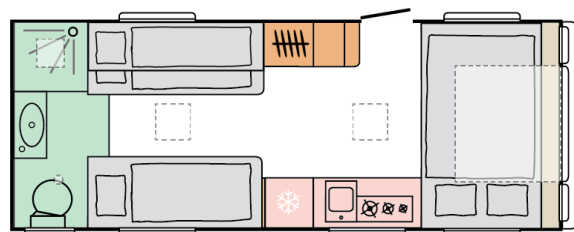

ADORA 612 DL SEINE

☀ DAY

🌙 NIGHT

8190

total length
(including tow bar)
(mm)

2299

total width (mm)

2610

total height (mm)

1612

**(without
All Inc'
Pack)**

mass in running
order (miro-min, kg)

5

nr. of berths

Date: 17.11.2023

For illustrative purposes only. Can show product and/or interior combinations not available on the market.

B. DIMENSIONS AND WEIGHTS

Total length (including tow bar) (mm)	8190
Body length (mm)	6850
Internal length (mm)	6142
Total width (mm)	2299
Internal width (mm)	2170
Total height (mm)	2610
Internal height (mm)	1950
Awning perimeter dimensions (body/chassis, cm)	1072/632
Flat roof length	4860
Mass of the unladen vehicle (kg)	1580 (without All Inc' Pack)
Mass in running order (MIRO-min, kg)	1612 (without All Inc' Pack)
All Inclusive Pack additional weight (kg)	23
Maximum technical permissible laden mass (MTPLM) (kg)	1800
Max loading weight (kg) with All Inclusive Pack weight deducted	165
Floor, wall and roof total thickness (mm)	40/24/28,8
Floor, wall and roof insulation thickness (mm)	29/20/25
Maximal homologated weight 1800kg	O
Mud protection	ALL INC' PACK
AKS Stabiliser	X
Shock absorbers	ALL INC' PACK
AL-Ko Delta galvanised steel chassis	X
Number of axles	1
AL-KO automatic adjustment	-
AL-KO Secure wheel lock preinstallations	X
Chassis type	AL-KO
Third wheel with the real tyre	-
Reinforced supporting legs	X
Supporting legs - prolonged spindle (mm)	X / 340
Drawbar cover	X
Steel wheels	X
NEW ADRIA alloy wheels	-
ADRIA ALU WHEELS 15"	X
Tyre size	215/70 R 15 C (104 N)